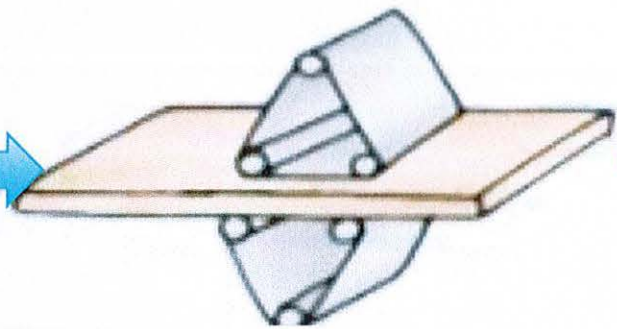

Table of Contents:

| | |
|--|----------|
| Identify and describe the manufactured timber product: | 3 |
| Identify the manufacturing process using pictures to create a flowchart, including annotations: | 3 |
| Discuss the advantages and disadvantages of your chosen timber | 5 |
| Outline the available sizes of your chosen timber in table form: | 6 |
| Identify any tooling or machines used when manufacturing a product using your chosen timber | 7 |
| Describe products/furniture manufactured from your chosen timber: | 7 |
| Identify products which have been manufactured using your chosen timber product: | 8 |
| Explain how your chosen timber impacts on society and the environment, locally and globally | 9 |

Wax and Resin applied -
http://www.alpinemdf.com.au/images/stories/MDF_Production_Process.pdf

The wax and resin are mixed with the fibre.

Dryer cyclone
http://www.alpinemdf.com.au/images/stories/MDF_Production_Process.pdf

The fibre with the wax and resin is then dried in a drier cyclone

Mat forming/continuous press -
<http://www.actiontesa.com/images/mfg/MDF-MAT-FLOW-THRU-MAGNETIC.jpg>

This is the mat forming and continuous press where the MDF is squeezed until it becomes the right size